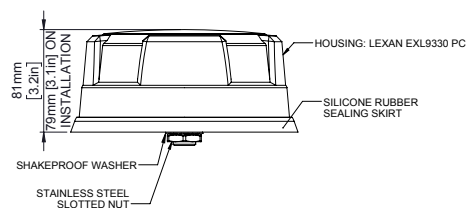

## Sierra Wireless Antenna – 8-in-1 Dome

The 8-in-1 Dome is a custom single antenna solution for the MG90 5G 4x4, tested and certified for mobile applications.

The antenna has a low-profile design that contains eight isolated high-performance antenna elements in a single housing for optimal coverage; four ultra-wideband elements spanning 617-6000MHz; a high performance GNSS antenna with an integrated 26dB gain LNA; and 3x3 MIMO dual band 2.4/5GHz Wi-Fi elements..

		Specification	
<b>PART NO.</b>		6001344 (Black)/6001345 (White)	
<b>ELECTRICAL DATA</b>			
<b>Frequency Range</b>	4G/5G Elements	617-960MHz / 1710-6000MHz	
	Wi-Fi Elements	2.4/4.9-6GHz	
<b>Peak gain: Isotropic*</b>	4G/5G Elements	617-960MHz	4dBi
		1710-3800MHz	6dBi
		4900-6000MHz	6dBi
	Wi-Fi Elements	2.4 GHz	5dBi
		4.9-6.0GHz	7dBi
<b>Isolation*</b>	4G/5G Elements	> 10dBm	
	Wi-Fi Elements	> 12dBm	
<b>Typical Efficiency</b>	4G/5G Elements	617-960MHz	>50%
		1710-3800MHz	>60%
		4900-6000MHz	>35%
	Wi-Fi Elements	2.4GHz	>60%
		5.0GHz	>45%
<b>Correlation Co-efficient</b>	4G/5G Elements	<0.2	
<b>Pattern</b>	Omni-directional		
<b>Impedance</b>	50Ω		

\*Simulated off a groundplane and does not include cable attenuation

		Specification
<b>GPS/GNSS DATA</b>		
<b>Frequency Range</b>		1562-1612MHz
<b>VSWR</b>		<2.1 ± 4MHz
<b>Gain: LNA</b>		26dB
<b>Out of Band Rejection</b>		> 35dB
<b>Rejection at 787MHz</b>		> 50dB
<b>Typical Noise Figure</b>		-2.7dB
<b>Operating Voltage</b>		3-5V DC
<b>Typical Current</b>		15mA
<b>MECHANICAL DATA</b>		
<b>Dimensions</b>	Height	80mm (3.1")
	Diameter	180mm (7.1")
<b>Operating Temp</b>		-40° / +80°C (-40° / +176°F)
<b>Colour</b>		Black/White
<b>Ingress Protection</b>		IP69K
<b>MOUNTING DATA</b>		
<b>Mounting Type</b>		Bolt Mount
<b>Mounting Hole</b>		19mm (3/4")
<b>CABLE DATA</b>		
<b>Cell / LTE Cables</b>	Type	C32
	Length	5m (16')
	Termination	SMA (m)
<b>GPS Cable</b>	Type	CS29
	Length	5m (16')
	Termination	SMA (m)
<b>Wi-Fi Cables</b>	Type	C32
	Length	5m (16')
	Termination	RP-SMA