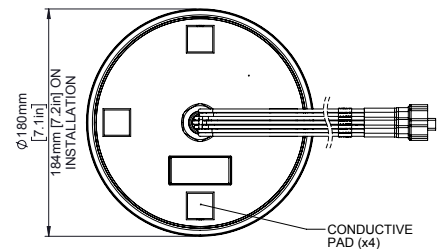

## Sierra Wireless Antenna – 8-in-1 Dome

The 8-in-1 Dome is a custom single antenna solution for the MG90 5G 4x4, tested and certified for mobile applications.

The antenna has a low-profile design that contains eight isolated high-performance antenna elements in a single housing for optimal coverage; four ultra-wideband elements spanning 617-6000MHz; a high performance GNSS antenna with an integrated 26dB gain LNA; and 3x3 MIMO dual band 2.4/5GHz Wi-Fi elements..

		Specification	
<b>PART NO.</b>		6001344 (Black)/6001345 (White)	
<b>ELECTRICAL DATA</b>			
<b>Frequency Range</b>	4G/5G Elements	617-960MHz / 1710-6000MHz	
	Wi-Fi Elements	2.4/4.9-6GHz	
<b>Peak gain: Isotropic*</b>	4G/5G Elements	617-960MHz	4dBi
		1710-3800MHz	6dBi
		4900-6000MHz	6dBi
	Wi-Fi Elements	2.4 GHz	5dBi
		4.9-6.0GHz	7dBi
<b>Isolation*</b>	4G/5G Elements	> 10dBm	
	Wi-Fi Elements	> 12dBm	
<b>Typical Efficiency</b>	4G/5G Elements	617-960MHz	>50%
		1710-3800MHz	>60%
		4900-6000MHz	>35%
	Wi-Fi Elements	2.4GHz	>60%
		5.0GHz	>45%
<b>Correlation Co-efficient</b>	4G/5G Elements	<0.2	
<b>Pattern</b>	Omni-directional		
<b>Impedance</b>	50Ω		

\*Simulated off a groundplane and does not include cable attenuation

		Specification
<b>GPS/GNSS DATA</b>		
<b>Frequency Range</b>		1562-1612MHz
<b>VSWR</b>		<2.1 ± 4MHz
<b>Gain: LNA</b>		26dB
<b>Out of Band Rejection</b>		> 35dB
<b>Rejection at 787MHz</b>		> 50dB
<b>Typical Noise Figure</b>		-2.7dB
<b>Operating Voltage</b>		3-5V DC
<b>Typical Current</b>		15mA
<b>MECHANICAL DATA</b>		
<b>Dimensions</b>	Height	80mm (3.1")
	Diameter	180mm (7.1")
<b>Operating Temp</b>		-40° / +80°C (-40° / +176°F)
<b>Colour</b>		Black/White
<b>Ingress Protection</b>		IP69K
<b>MOUNTING DATA</b>		
<b>Mounting Type</b>		Bolt Mount
<b>Mounting Hole</b>		19mm (3/4")
<b>CABLE DATA</b>		
<b>Cell / LTE Cables</b>	Type	C32
	Length	5m (16')
	Termination	SMA (m)
<b>GPS Cable</b>	Type	CS29
	Length	5m (16')
	Termination	SMA (m)
<b>Wi-Fi Cables</b>	Type	C32
	Length	5m (16')
	Termination	RP-SMA